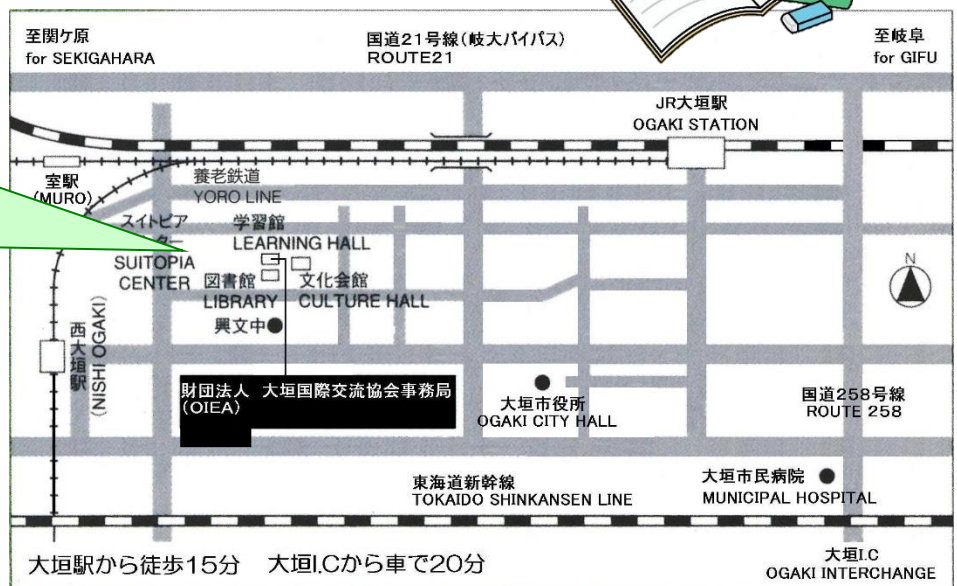

We are looking forward to your application. For further details, please contact us.

Suitopia Centre has three buildings. We are in the GAKUSHU-KAN building.
Parking charge: 200yen

【Applications and Enquiries】
Ogaki International
Exchange Association
TEL:0584-82-2311
FAX:0584-82-2314